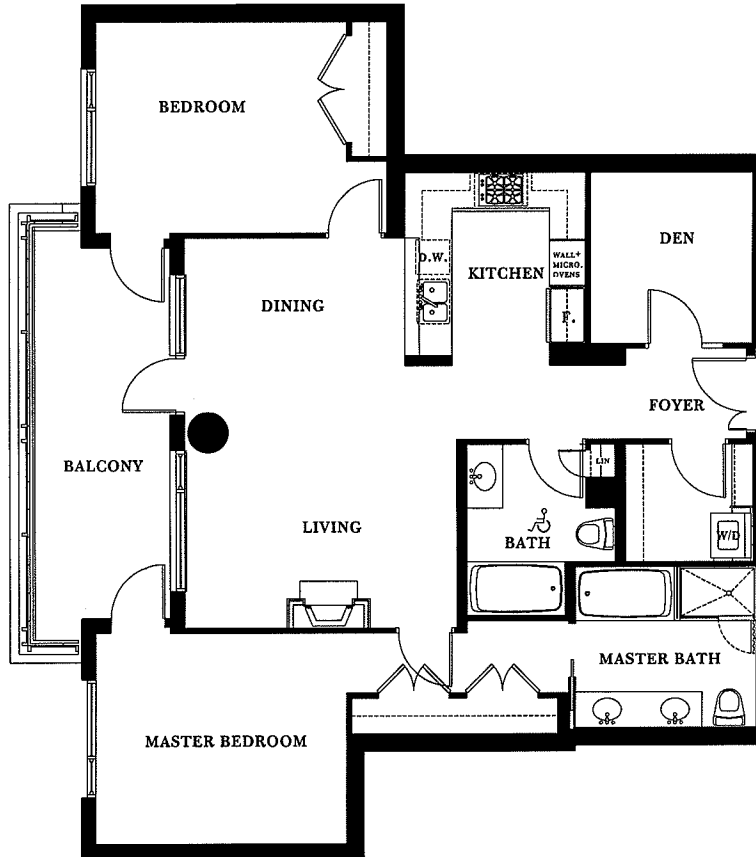

MARQUEE
PARK PLACE

PLAN C

LEVEL 3-16
2 BEDROOM + DEN
1,347 - 1,367 SQ. FT. APPROX.

(Variation in 303, 403. See sales staff.)