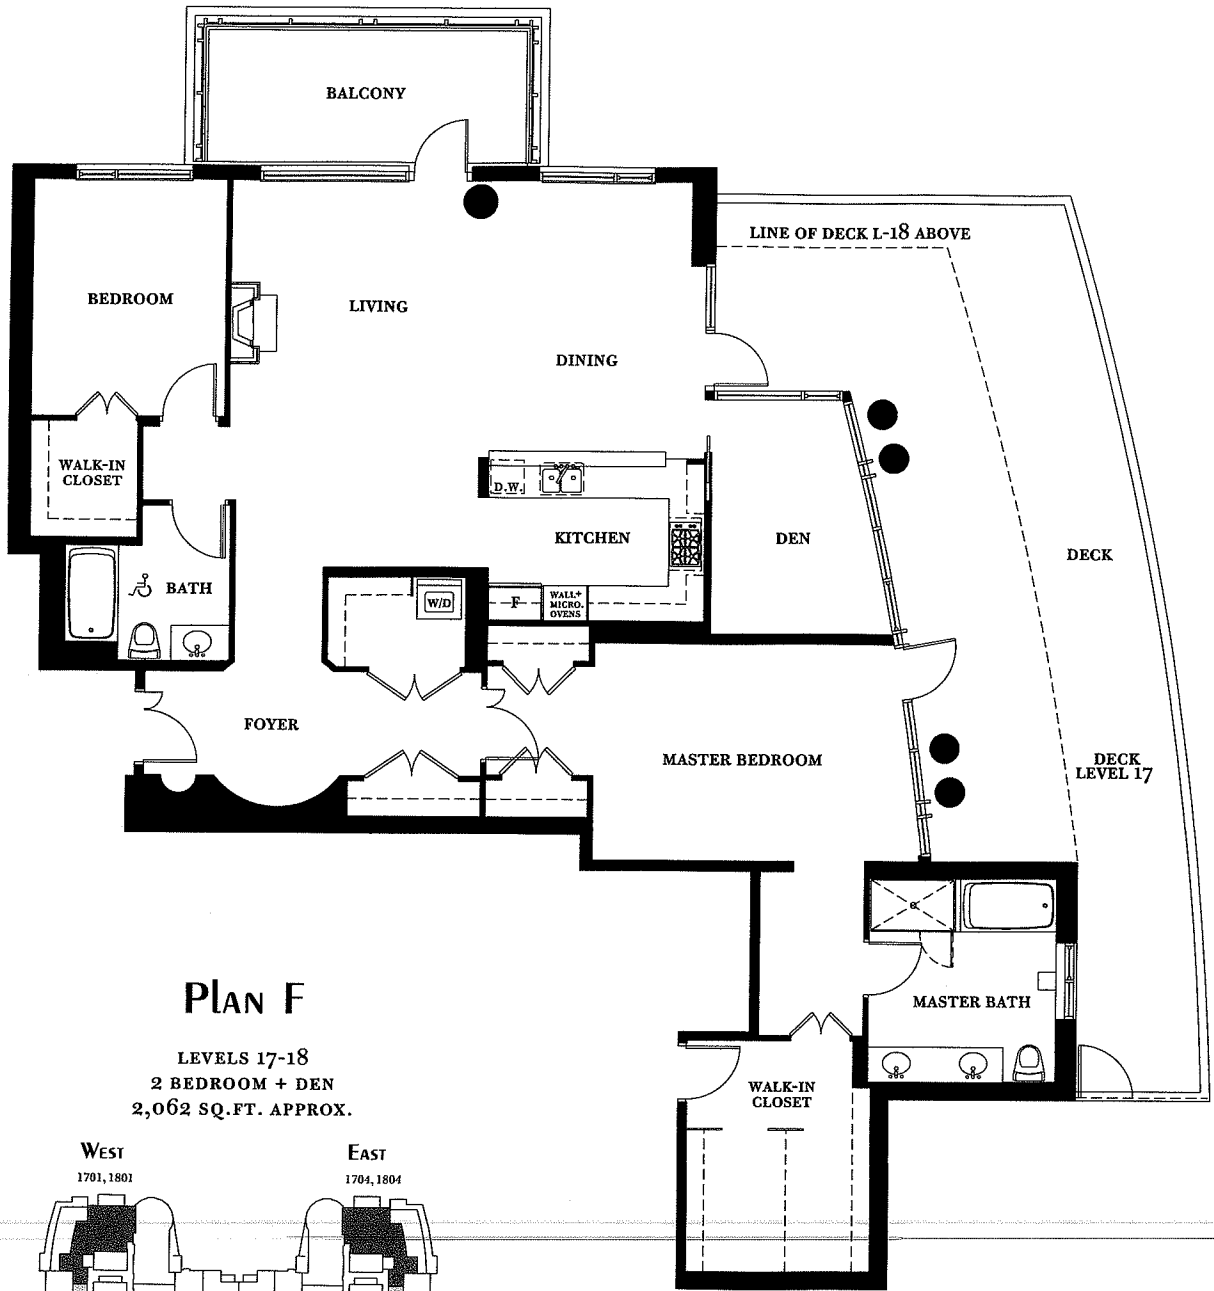

MARQUEE
PARK PLACE